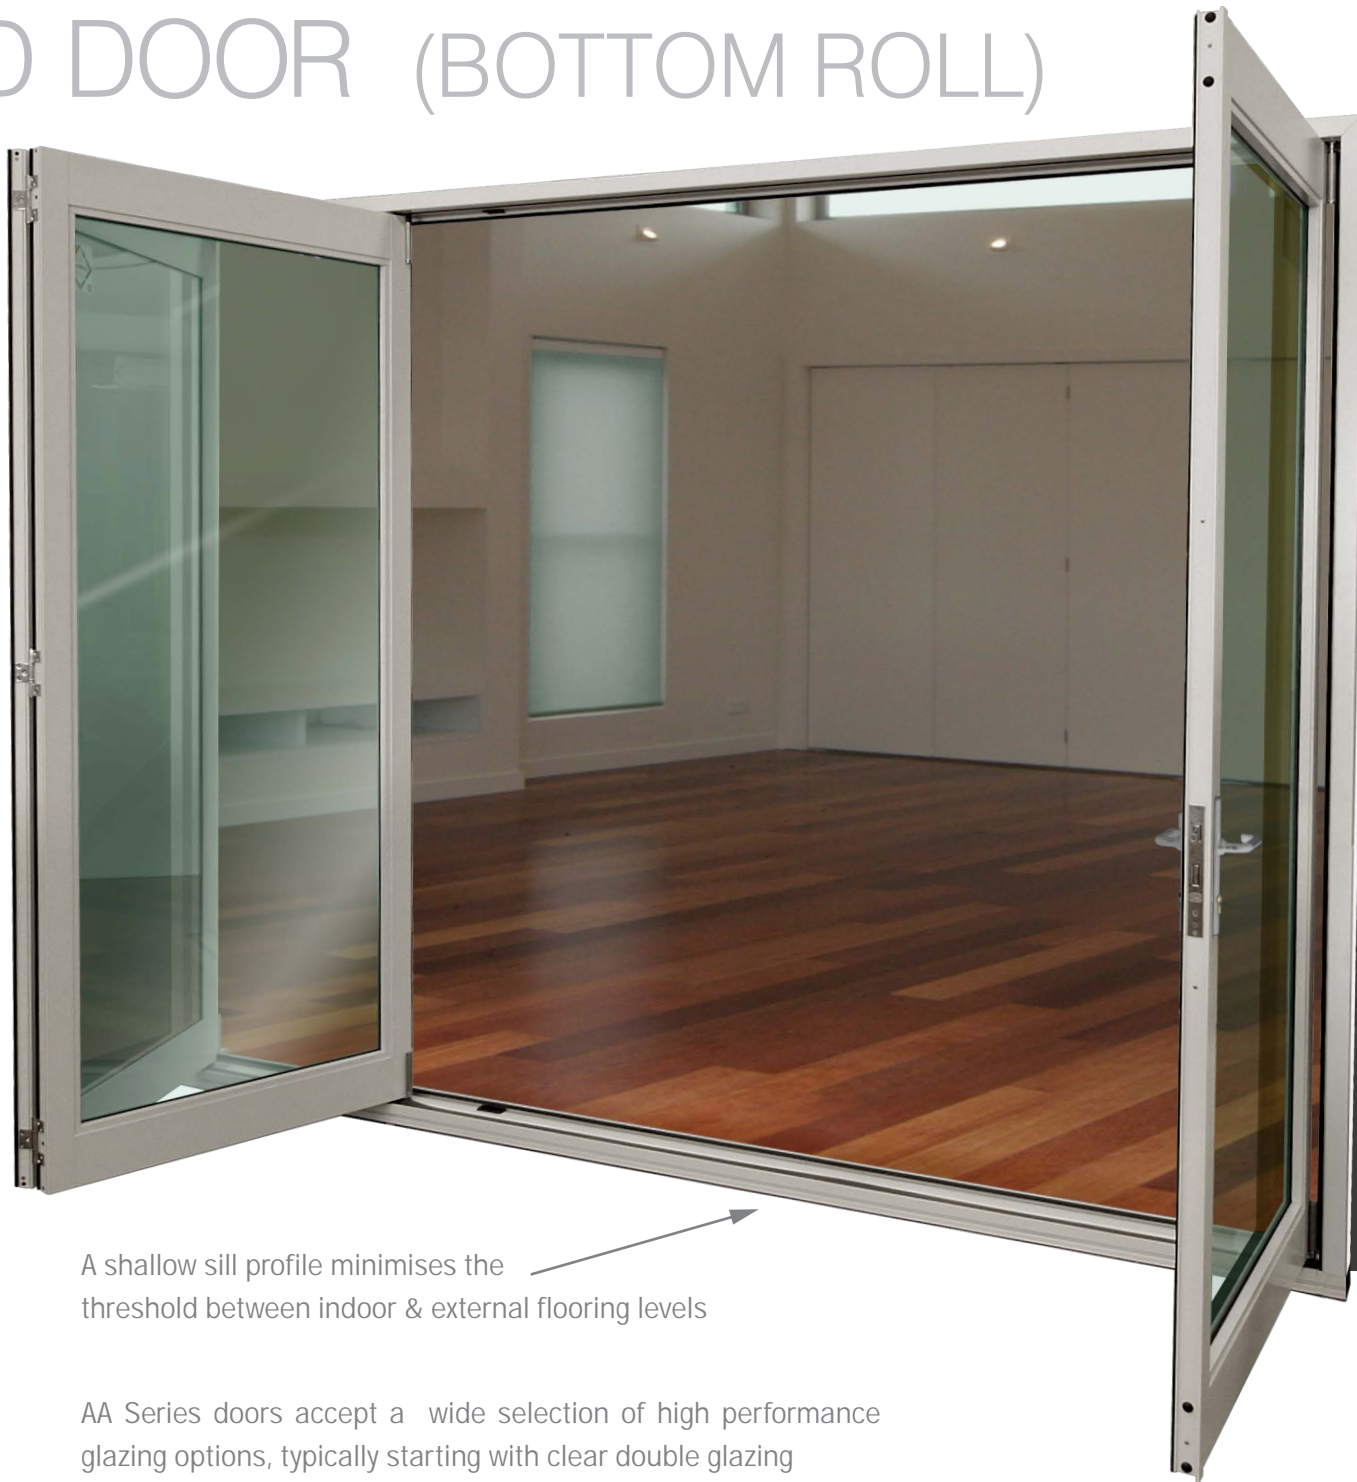

BIFOLD DOOR (BOTTOM ROLL)

AA SERIES

'Summit' (L) or 'Aria' handles - in Black or Satin Chrome - are the standard options

Flush-bolts are fitted top & bottom on all fold away panels

Centor Architectural carriers ensure the smoothest of operation. With most weight bearing on the sill, overhead works are minimised

A clever silicone seal keeps the bottom carriers isolated from dirt & debris when in service

A shallow sill profile minimises the threshold between indoor & external flooring levels

AA Series doors accept a wide selection of high performance glazing options, typically starting with clear double glazing